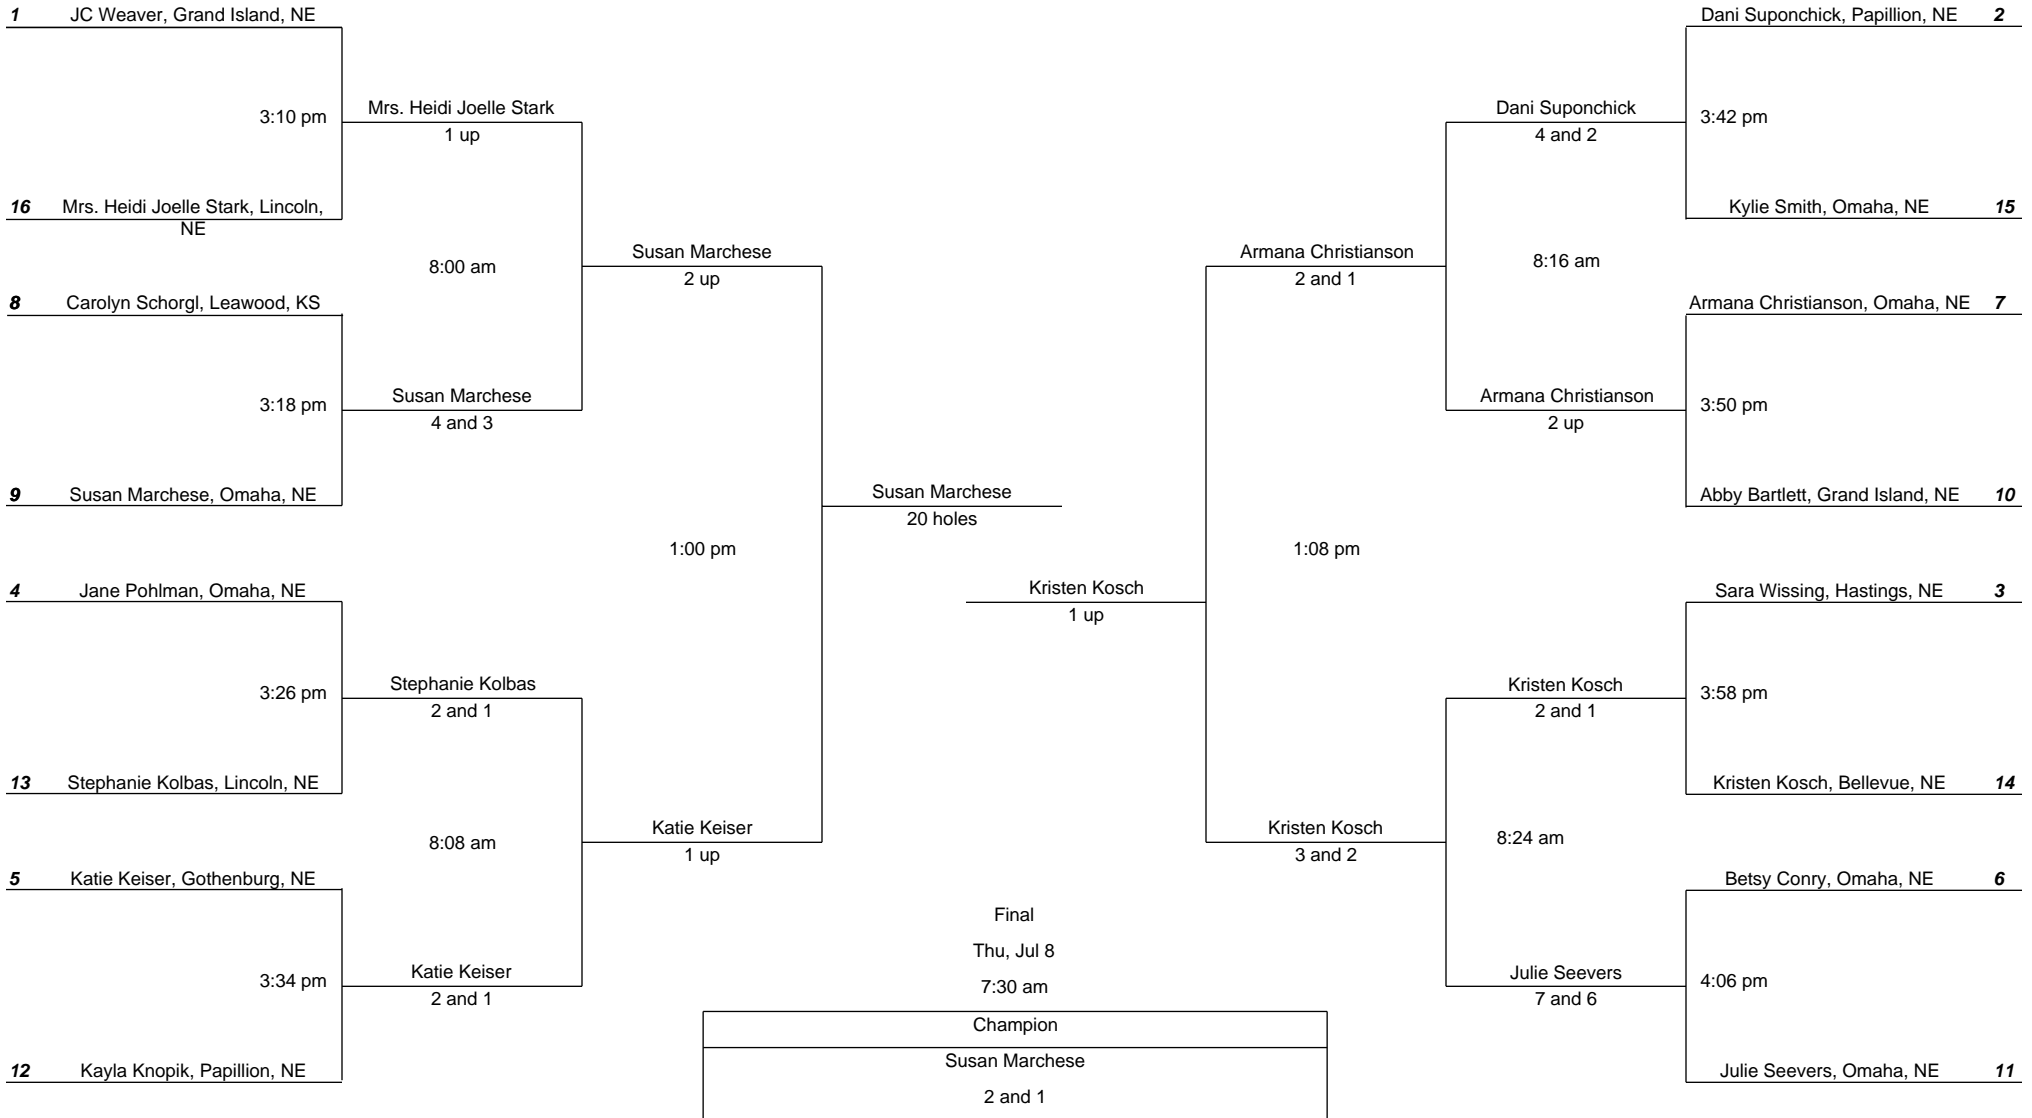

2010 Match Play Championship

Master Flight

Round of 16
Tue, Jul 6

Quarterfinal
Wed, Jul 7

Semifinal
Wed, Jul 7

Semifinal
Wed, Jul 7

Quarterfinal
Wed, Jul 7

Round of 16
Tue, Jul 6

2010 Match Play Championship
Master Flight